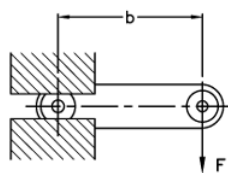

Article number: 23052102415

Description: E+G Crank handle
EKH.100-A12-C5, light-blue cap

Measures

$$L[J] = P[N] \cdot h[m]$$

$$C[N \cdot m] = F[N] \cdot b[m]$$

C (N m) = 200	L = 131.5
d = 30.5	L (J) = 27
d1 = 24	l1 = 10
d3 = 23.5	l2 = 33
d H7 = 12	l3 = 17
H = 73	m = M8
H1 = 89.0	R = 101
l = 52.5	