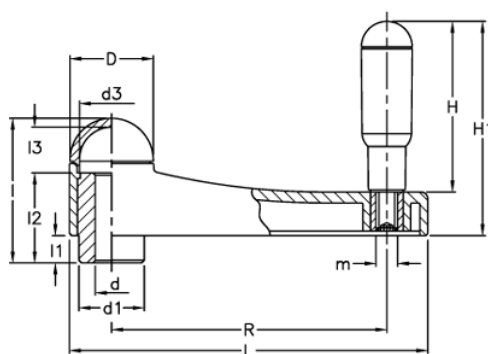

Article number: 23052102415

Description: E+G Crank handle
EKH.100-A12-C5, light-blue cap

Measures

$$L[J] = P[N] \cdot h[m]$$

$$C[N \cdot m] = F[N] \cdot b[m]$$

C (N m) = 200	L = 131.5
d = 30.5	L (J) = 27
d1 = 24	l1 = 10
d3 = 23.5	l2 = 33
d H7 = 12	l3 = 17
H = 73	m = M8
H1 = 89.0	R = 101
l = 52.5	